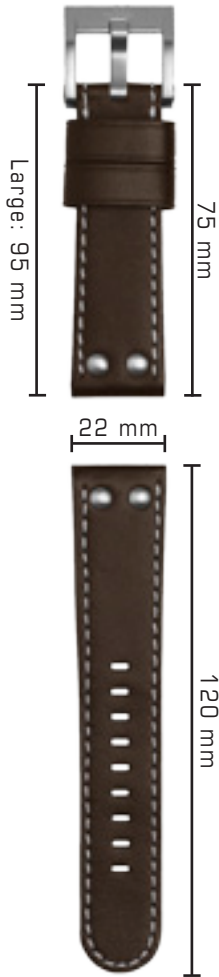

GRANDEUR

<p>TWB 136 22MM WIDE</p>	<p>TWB 137 24MM WIDE</p>	<p>TWB 138 22MM WIDE</p>	<p>TWB 139 24MM WIDE</p>	<p>TWB 140 22MM WIDE</p>
				
<p>Case 45mm round</p>	<p>Case 48mm round</p>	<p>Case 45mm round</p>	<p>Case 48mm round</p>	<p>Case 45mm round</p>
<p>Black rubber strap with PVD black coated clasp</p>	<p>Black rubber strap with black PVD coated clasp</p>	<p>Black silicon rubber strap with PVD rose gold plated clasp</p>	<p>Black silicon rubber strap with PVD rose gold plated clasp</p>	<p>Black rubber strap with embossed Tommy Robredo logo and PVD black coated clasp</p>
<p>TWB 136 75x22 mm 130x22 mm</p>	<p>TWB 137 75x24 mm 130x24 mm</p>	<p>TWB 138 65x22 mm 130x22 mm</p>	<p>TWB 139 75x24 mm 130x24 mm</p>	<p>TWB 140 75x22 mm 130x22 mm</p>
		<p>TWB 138L 95x22 mm 130x22 mm</p>	<p>TWB 139L 95x24 mm 130x24 mm</p>	
		<p>TWB 144 65x22 mm 130x22 mm without clasp</p>	<p>TWB 145 75x24 mm 130x24 mm without clasp</p>	

GRANDEUR

<p>TWB 141 24MM WIDE</p>	<p>TWB 142 22MM WIDE</p>	<p>TWB 143 24MM WIDE</p>	<p>TWB 151 22MM WIDE</p>	<p>TWB 152 24MM WIDE</p>
				
<p>Case 48mm round</p>	<p>Case 45mm round</p>	<p>Case 48mm round</p>	<p>Case 45mm round</p>	<p>Case 48mm round</p>
<p>Black rubber strap with embossed Tommy Robredo logo and PVD black coated clasp</p>	<p>Black rubber strap with embossed Dakarsport logo and PVD black coated clasp</p>	<p>Black rubber strap with embossed Dakarsport logo and PVD black coated clasp</p>	<p>Black silicon rubber strap with PVD black coated clasp</p>	<p>Black silicon rubber strap with PVD black coated clasp</p>
<p>TWB 141 75x24 mm 130x24 mm</p>	<p>TWB 142 75x22 mm 130x22 mm</p>	<p>TWB 143 75x24 mm 130x24 mm</p>	<p>TWB 151 65x22 mm 130x22 mm</p>	<p>TWB 152 75x24 mm 130x24 mm</p>
			<p>TWB 151L 95x22 mm 130x22 mm</p>	<p>TWB 152L 95x24 mm 130x24 mm</p>