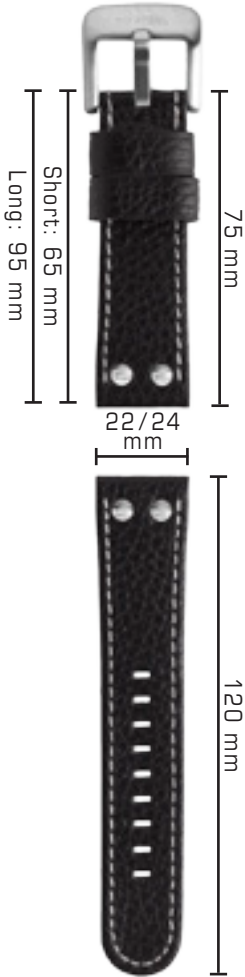

	Page
ICON	2 - 3
Canteen Style	4 - 8
Goliath	9 - 13
Grandeur	14 - 22
CEO Canteen	23 - 24
CEO Tonneau	25 - 26
Renault F1 Team Pilot	27
Renault F1 Team CEO Tech	28

TWB 01 22MM WIDE	TWB 02 24MM WIDE	TWB 03 22MM WIDE	TWB 04 24MM WIDE
			
Case 45mm round	Case 50mm round	Case 45mm round	Case 50mm round
Black leather strap with white stitches and steel clasp	Black leather strap with white stitches and steel clasp	White leather strap with alligator print and steel clasp	White leather strap with alligator print and steel clasp
TWB 01 75x22 mm 120x22 mm	TWB 02 75x24 mm 120x24 mm	TWB 03 75x22 mm 120x22 mm	TWB 04 75x24 mm 120x24 mm
TWB 01L 95x22 mm 120x22 mm	TWB 02L 95x24 mm 120x24 mm	TWB 03L 95x22 mm 120x22 mm	TWB 04L 95x24 mm 120x24 mm

TWB 42 22MM WIDE	TWB 44 22MM WIDE	TWB 52 24MM WIDE	TWB 54 24MM WIDE
			
Case 45mm round	Case 45mm round	Case 50mm round	Case 50mm round
Pink luminous leather strap with steel clasp	Purple luminous leather strap with steel clasp	Pink luminous leather strap with steel clasp	Purple luminous leather strap with steel clasp
TWB 42 65x22 mm 120x22 mm	TWB 44 65x22 mm 120x22 mm	TWB 52 65x24 mm 120x24 mm	TWB 54 65x24 mm 120x24 mm

CANTEEN
STYLE

TWB 22 22MM WIDE	TWB 23 22MM WIDE	TWB 23G 22MM WIDE	TWB 24 22MM WIDE
 	 	 	 
50mm and 45mm	50mm and 45mm	50mm and 45mm	50mm and 45mm
Black leather strap with steel clasp	Brown leather strap with steel clasp	Brown leather strap with PVD gold plated clasp	Reddish brown leather strap with steel clasp
TWB 22 75x22 mm 120x22 mm	TWB 23 75x22 mm 120x22 mm	TWB 23G 75x22 mm 120x22 mm	TWB 24 75x22 mm 120x22 mm
TWB 22L 95x22 mm 120x22 mm	TWB 23L 95x22 mm 120x22 mm		TWB 24S 65x22 mm 120x22 mm
TWB 22S 65x22 mm 120x22 mm Also available without clasp			