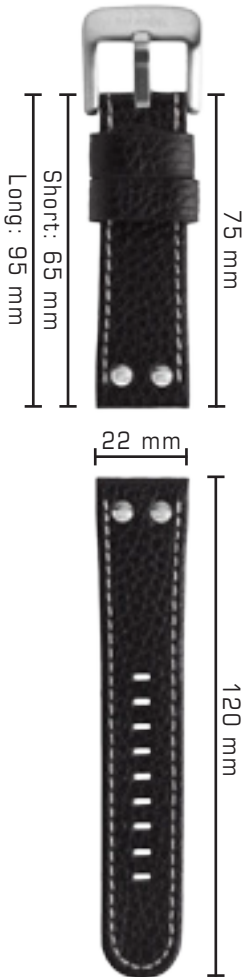

	Page
ICON	2 - 3
Canteen Style	4 - 8
Goliath	9 - 13
Grandeur	14 - 22
CEO Canteen	23 - 24
CEO Tonneau	25 - 26
Renault F1 Team Pilot	27
Renault F1 Team CEO Tech	28

TWB 01 22MM WIDE	TWB 02 24MM WIDE	TWB 03 22MM WIDE	TWB 04 24MM WIDE
			
Case 45mm round	Case 50mm round	Case 45mm round	Case 50mm round
Black leather strap with white stitches and steel clasp	Black leather strap with white stitches and steel clasp	White leather strap with alligator print and steel clasp	White leather strap with alligator print and steel clasp
TWB 01 75x22 mm 120x22 mm	TWB 02 75x24 mm 120x24 mm	TWB 03 75x22 mm 120x22 mm	TWB 04 75x24 mm 120x24 mm
TWB 01L 95x22 mm 120x22 mm	TWB 02L 95x24 mm 120x24 mm	TWB 03L 95x22 mm 120x22 mm	TWB 04L 95x24 mm 120x24 mm

TWB 42 22MM WIDE	TWB 44 22MM WIDE	TWB 52 24MM WIDE	TWB 54 24MM WIDE
			
Case 45mm round	Case 45mm round	Case 50mm round	Case 50mm round
Pink luminous leather strap with steel clasp	Purple luminous leather strap with steel clasp	Pink luminous leather strap with steel clasp	Purple luminous leather strap with steel clasp
TWB 42 65x22 mm 120x22 mm	TWB 44 65x22 mm 120x22 mm	TWB 52 65x24 mm 120x24 mm	TWB 54 65x24 mm 120x24 mm

CANTEEN
STYLE

TWB 22 22MM WIDE	TWB 23 22MM WIDE	TWB 23G 22MM WIDE	TWB 24 22MM WIDE
 	 	 	 
50mm and 45mm	50mm and 45mm	50mm and 45mm	50mm and 45mm
Black leather strap with steel clasp	Brown leather strap with steel clasp	Brown leather strap with PVD gold plated clasp	Reddish brown leather strap with steel clasp
TWB 22 75x22 mm 120x22 mm	TWB 23 75x22 mm 120x22 mm	TWB 23G 75x22 mm 120x22 mm	TWB 24 75x22 mm 120x22 mm
TWB 22L 95x22 mm 120x22 mm	TWB 23L 95x22 mm 120x22 mm		TWB 24S 65x22 mm 120x22 mm
TWB 22S 65x22 mm 120x22 mm Also available without clasp			