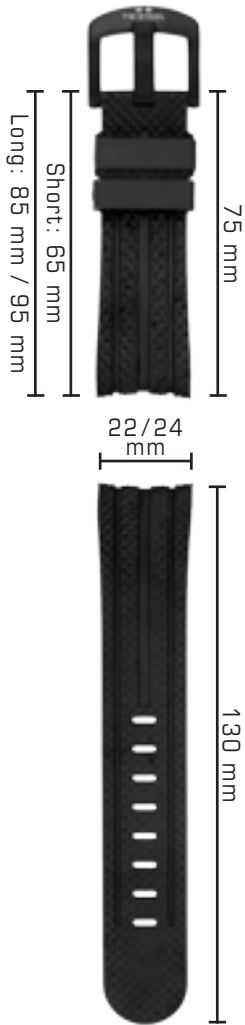

GRANDEUR

Case 45mm round

Black rubber strap with pattern and PVD black coated clasp

TWB 92
65x22 mm
130x22 mm

Case 48mm round

Black rubber strap with pattern and PVD black coated clasp

TWB 93
75x24 mm
130x24 mm

Case 45mm round

Black rubber strap with steel clasp

TWB 99
75x22 mm
130x22 mm

Case 48mm round

Black rubber strap with steel clasp

TWB 100
75x24 mm
130x24 mm