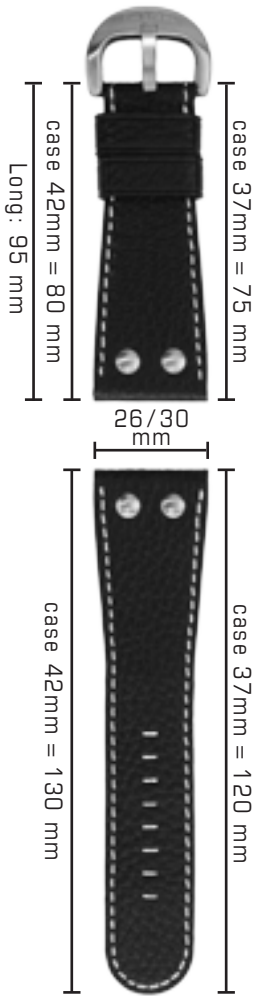

GOLIATH

TWB 70
30MM WIDE