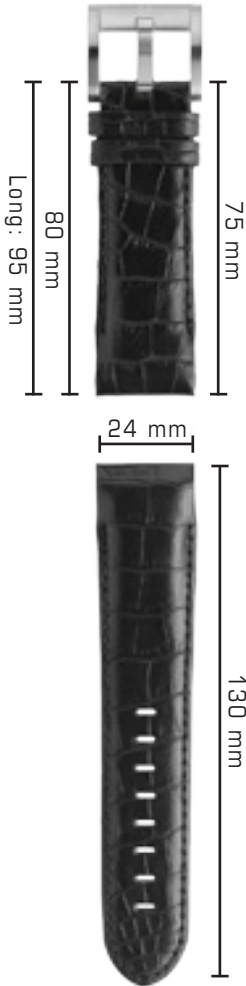

50mm and 45mm

Dark brown Italian leather strap with white stitches and PVD rose gold plated clasp

CEB 104
75x22 mm
120x22 mm

CEB 113
95x22 mm
120x22 mm

CEB 105 22MM WIDE	CEB 106 22MM WIDE	CEB 107 22MM WIDE	CEB 108 22MM WIDE	CEB 109 22MM WIDE
				
50mm and 45mm	50mm and 45mm	50mm and 45mm	50mm and 45mm	50mm and 45mm
Black Italian leather strap with white stitches and PVD rose gold plated clasp	Black Italian leather strap with orange stitches and PVD black coated clasp	Black Italian leather strap with white stitches and PVD black coated clasp	White Italian leather strap with white stitches and steel clasp	White Italian leather strap with white stitches and PVD rose gold plated clasp
CEB 105 75x22 mm 120x22 mm	CEB 106 75x22 mm 120x22 mm	CEB 107 75x22 mm 120x22 mm	CEB 108 75x22 mm 120x22 mm	CEB 109 75x22 mm 120x22 mm
CEB 114 95x22 mm 120x22 mm	CEB 115 95x22 mm 120x22 mm	CEB 116 95x22 mm 120x22 mm	CEB 117 95x22 mm 120x22 mm	CEB 118 95x22 mm 120x22 mm